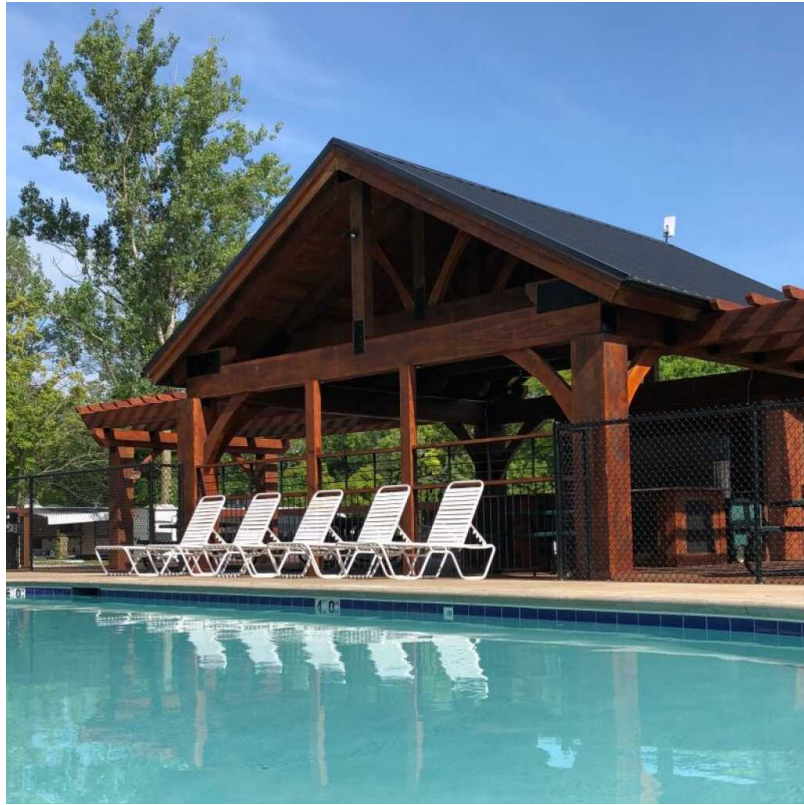

TABLE OF CONTENTS

Commercial Pool Furniture	2
Bar & Patio Height	2
Patio Tables	5
Pool Chaise Lounge	16
Resin Lounge	16
Sling Chaise Lounge	18
Strap Chaise Lounge	26
Pool Side Dining Chairs	42
Sling Chair	42
Vinyl Strap Chairs	49
Vinyl Strap Bar Height	49
Side Tables	52

COMMERCIAL POOL FURNITURE

BAR & PATIO HEIGHT

-30%

WINDWARD KINGSTON MGP BALCONY ARM CHAIR

[Read More](#)

SKU: W4478A

Price: ~~\$1,140.00~~ \$798.00

-30%