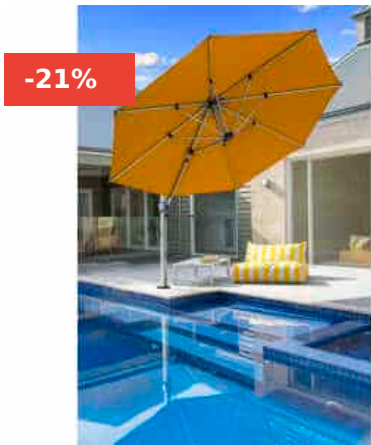

[Read More](#)

SKU: 845CAM

Price: ~~\$926.00~~ \$787.10

FRANKFORD NOVA GIANT CENTER ALUMINUM MATTE SILVER 16 FOOT WIDE OCTAGON TELESCOPING CRANK UMBRELLA

[Read More](#)

SKU: 896NGU

Price: ~~\$8,000.00~~ \$6,759.00

FRANKFORD AURORA 11 FOOT CANTILEVER UMBRELLA SHADE

[Read More](#)

SKU: 868ARU

Price: ~~\$4,500.00~~ \$3,561.00

FRANKFORD CATALINA FIBERGLASS 7.5 FOOT WIDE OCTAGON PATIO UMBRELLA

[Read More](#)

SKU: 844FA-01