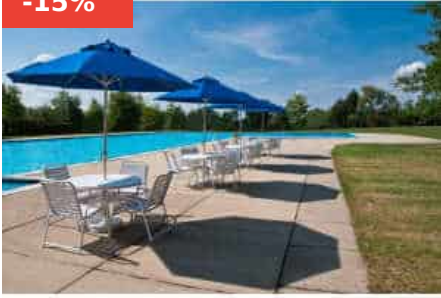

-15%

FRANKFORD MONTEREY 9 FT MARKET UMBRELLA FIBERGLASS - NO TILT - OCTAGON - MANUAL LIFT

[Read More](#)

SKU: 854FM

Price: ~~$583.00~~ $495.55

-15%

FRANKFORD MONTEREY 7.5 FT MARKET UMBRELLA FIBERGLASS - CRANK AUTO TILT - SQUARE

[Read More](#)

SKU: 464FMA-SQ

Price: ~~$717.00~~ $609.45