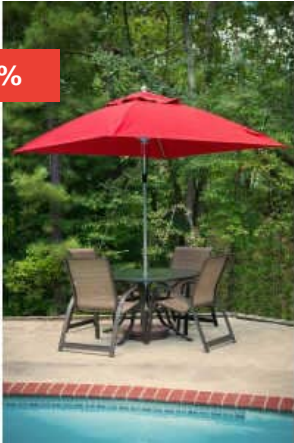

-15%

FRANKFORD MONTEREY 7.5 FT MARKET UMBRELLA FIBERGLASS - NO TILT - SQUARE - PULLEY LIFT

[Read More](#)

SKU: 464FM-SQ

Price: ~~$626.00~~ $532.10

-15%

FRANKFORD MONTEREY 7.5 FT MARKET UMBRELLA FIBERGLASS - CRANK & AUTO TILT - OCTAGON

[Read More](#)

SKU: 845FMA

Price: ~~$614.00~~ $521.90