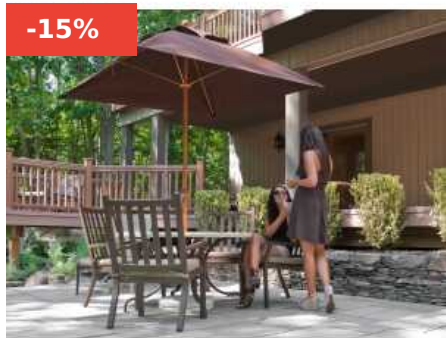

Price: ~~\$448.00~~ \$224.00

OUTDOOR MARKET UMBRELLA WITH CRANK AND TILT, 8.5FT , BLUE

[Read More](#)

SKU: CDUW4

Price: ~~\$350.00~~ \$175.00

FRANKFORD MONTEREY 6.5 FT MARKET UMBRELLA FIBERGLASS - NO TILT - SQUARE - PULLEY LIFT