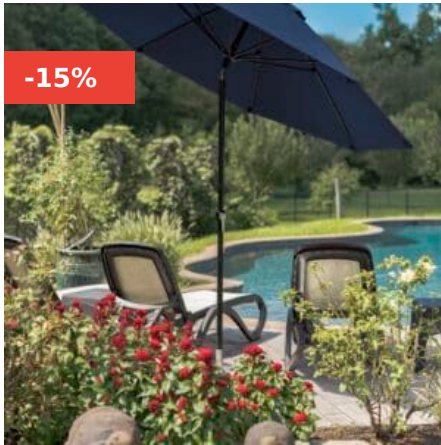

-15%

FRANKFORD MONTEREY 7.5 FT MARKET UMBRELLA FIBERGLASS - CRANK AUTO TILT - SQUARE

[Read More](#)

SKU: 464FMA-SQ

Price: ~~\$717.00~~ \$609.45

FRANKFORD MONTEREY 9 FT MARKET UMBRELLA FIBERGLASS - CRANK & AUTO TILT - OCTAGON

[Read More](#)

SKU: 854FMAAC

Price: ~~\$664.00~~ \$564.40

FRANKFORD MONTEREY 11 FT MARKET FIBERGLASS - NO TILT- OCTAGON CRANK UMBRELLA

[Read More](#)

SKU: 864FMC

Price: ~~\$745.00~~ \$633.25

FRANKFORD MONTEREY 9 FT MARKET FIBERGLASS - NO TILT - OCTAGON CRANK UMBRELLA