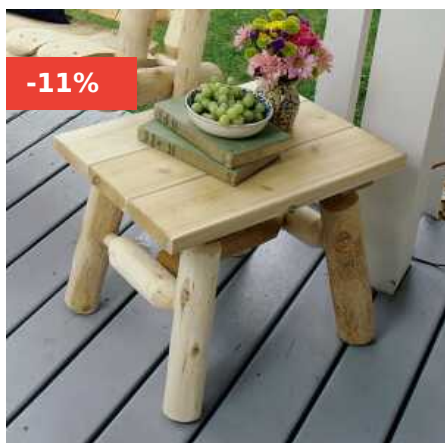

CEDAR LOG END TABLE

[Read More](#)

SKU: CF1222

Price: ~~$123.65~~ $110.00