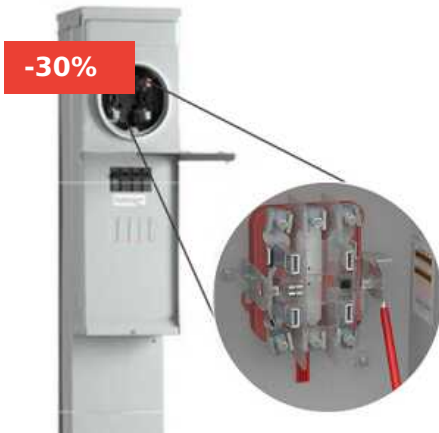

LEVER BYPASS R281CB1034 MIDWEST 200 AMP MANUFACTURED HOME SURFACE PANEL- RINGLESS STYLE

Downloads:

[Product Spec Sheet - Download](#)

[Read More](#)

SKU: R281CB1034

Price: ~~\$699.00~~ \$489.00

LEVER BYPASS R281C1P6H034 MIDWEST 200 AMP MANUFACTURED HOME PEDESTAL - RINGLESS STYLE

Download:

[Product Spec Sheet - Download](#)

[Cut Sheet - Download](#)

[Read More](#)

SKU: M101CP6

Price: ~~\$755.00~~ \$453.00

-30%

R281CB1 - 200 AMP METERED SERVICE ENTRANCE - RINGLESS