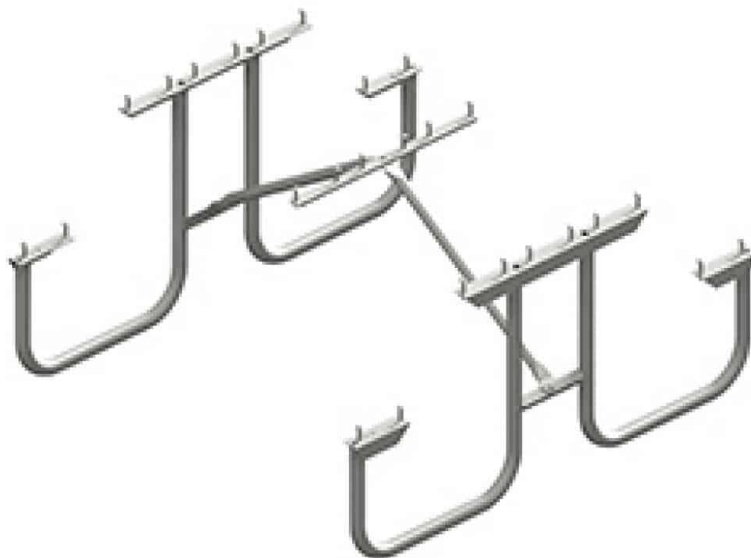

TABLE OF CONTENTS

Picnic Table Frame Kits 2

PICNIC TABLE FRAME KITS

HEAVY DUTY PICNIC TABLE FRAME ONLY - WELDED 6 & 8FT - GALVANIZED (COPY)

Downloads:

[Product Spec Sheet - Download](#)

[Read More](#)

SKU: CDXT-1

Price: \$394.00

HEAVY DUTY PICNIC TABLE FRAME ONLY - BOLTED 6 & 8 FT

[Read More](#)

SKU: CDBTXG-G

Price: \$345.00

HEAVY DUTY PICNIC TABLE FRAME ONLY - WELDED 6 & 8FT - COATED

Downloads:

[Product Specs 10 & 12ft length - Download](#)

[Product Specs 6 & 8ft length - Download](#)

Minimum order quantity = 2*

[Read More](#)

SKU: CDXT-2

Price: \$407.00

STANDARD HEAVY DUTY PICNIC TABLE - FRAME ONLY - WELDED 6 & 8FT - POWDER COATED

Downloads:

[Product Spec Sheets - Download](#)