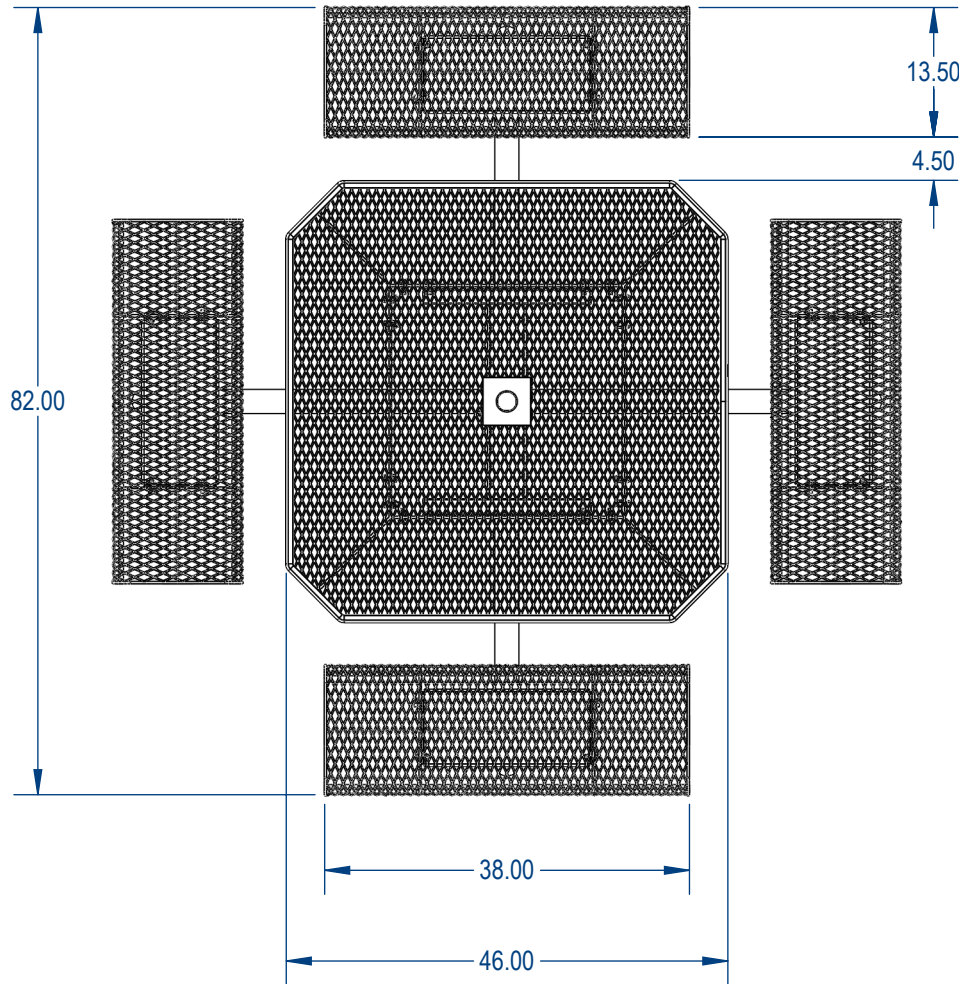

TOP VIEW

OUTDOORSINESS
BE THE DESTINATION

PROPRIETARY AND CONFIDENTIAL

THE INFORMATION CONTAINED IN THIS DRAWING IS THE SOLE PROPERTY OF Advantage Panels & Fence, Inc. PO Box 1790 Whitney, TX. ANY REPRODUCTION IN PART OR AS A WHOLE WITHOUT THE WRITTEN PERMISSION OF Advantage Panels & Fence, Inc. PO Box 1790 Whitney, TX. IS PROHIBITED.

	NAME	DATE
DRAWN	GM	5/13/2017
SALES APPR.		
CLIENT APPR.		
MFG APPR.		
Q.A.		

Design By -

CADWorksPro
design studio
gilm@cadworkspro.com
1147 Brook Forest Ave | Suite 228 | Shorewood, IL 60404

TITLE:
Nexus Style Octagon Table
Expanded Metal Version

SIZE	DWG. NO.	REV
A	NSOT4RSIG-002	

WEIGHT: SHEET 2 OF 3