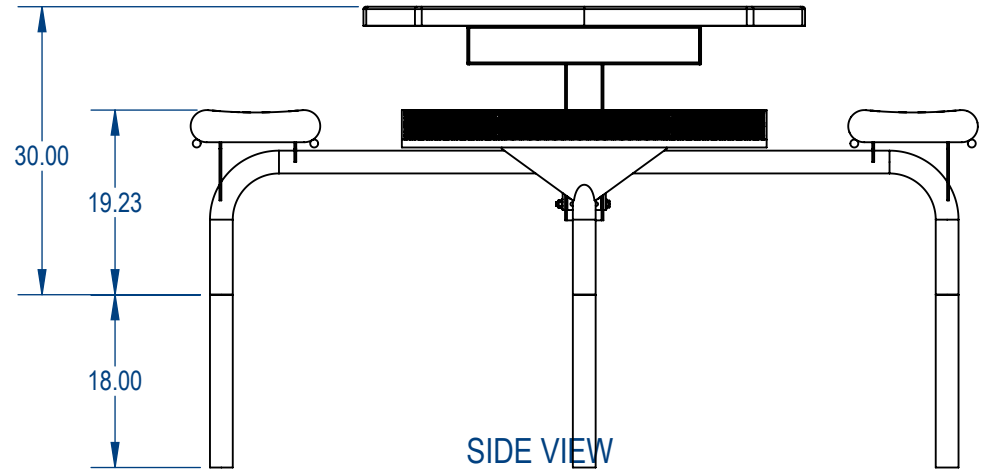

TOP VIEW

OUTDOORSINESS
BE THE DESTINATION

PROPRIETARY AND CONFIDENTIAL

THE INFORMATION CONTAINED IN THIS DRAWING IS THE SOLE PROPERTY OF Advantage Panels & Fence, Inc. PO Box 1790 Whitney, TX. ANY REPRODUCTION IN PART OR AS A WHOLE WITHOUT THE WRITTEN PERMISSION OF Advantage Panels & Fence, Inc. PO Box 1790 Whitney, TX. IS PROHIBITED.

	NAME	DATE
DRAWN	GM	5/13/2017
SALES APPR.		
CLIENT APPR.		
MFG APPR.		
Q.A.		

Design By -

CADWorksPro
design studio
gilm@cadworkspro.com
1147 Brook Forest Ave | Suite 228 | Shorewood, IL 60404

TITLE:
Nexus Style Octagon Table
Expanded Metal Version

SIZE	DWG. NO.	REV
A	NSOT4RSIG-002	

WEIGHT: SHEET 2 OF 3