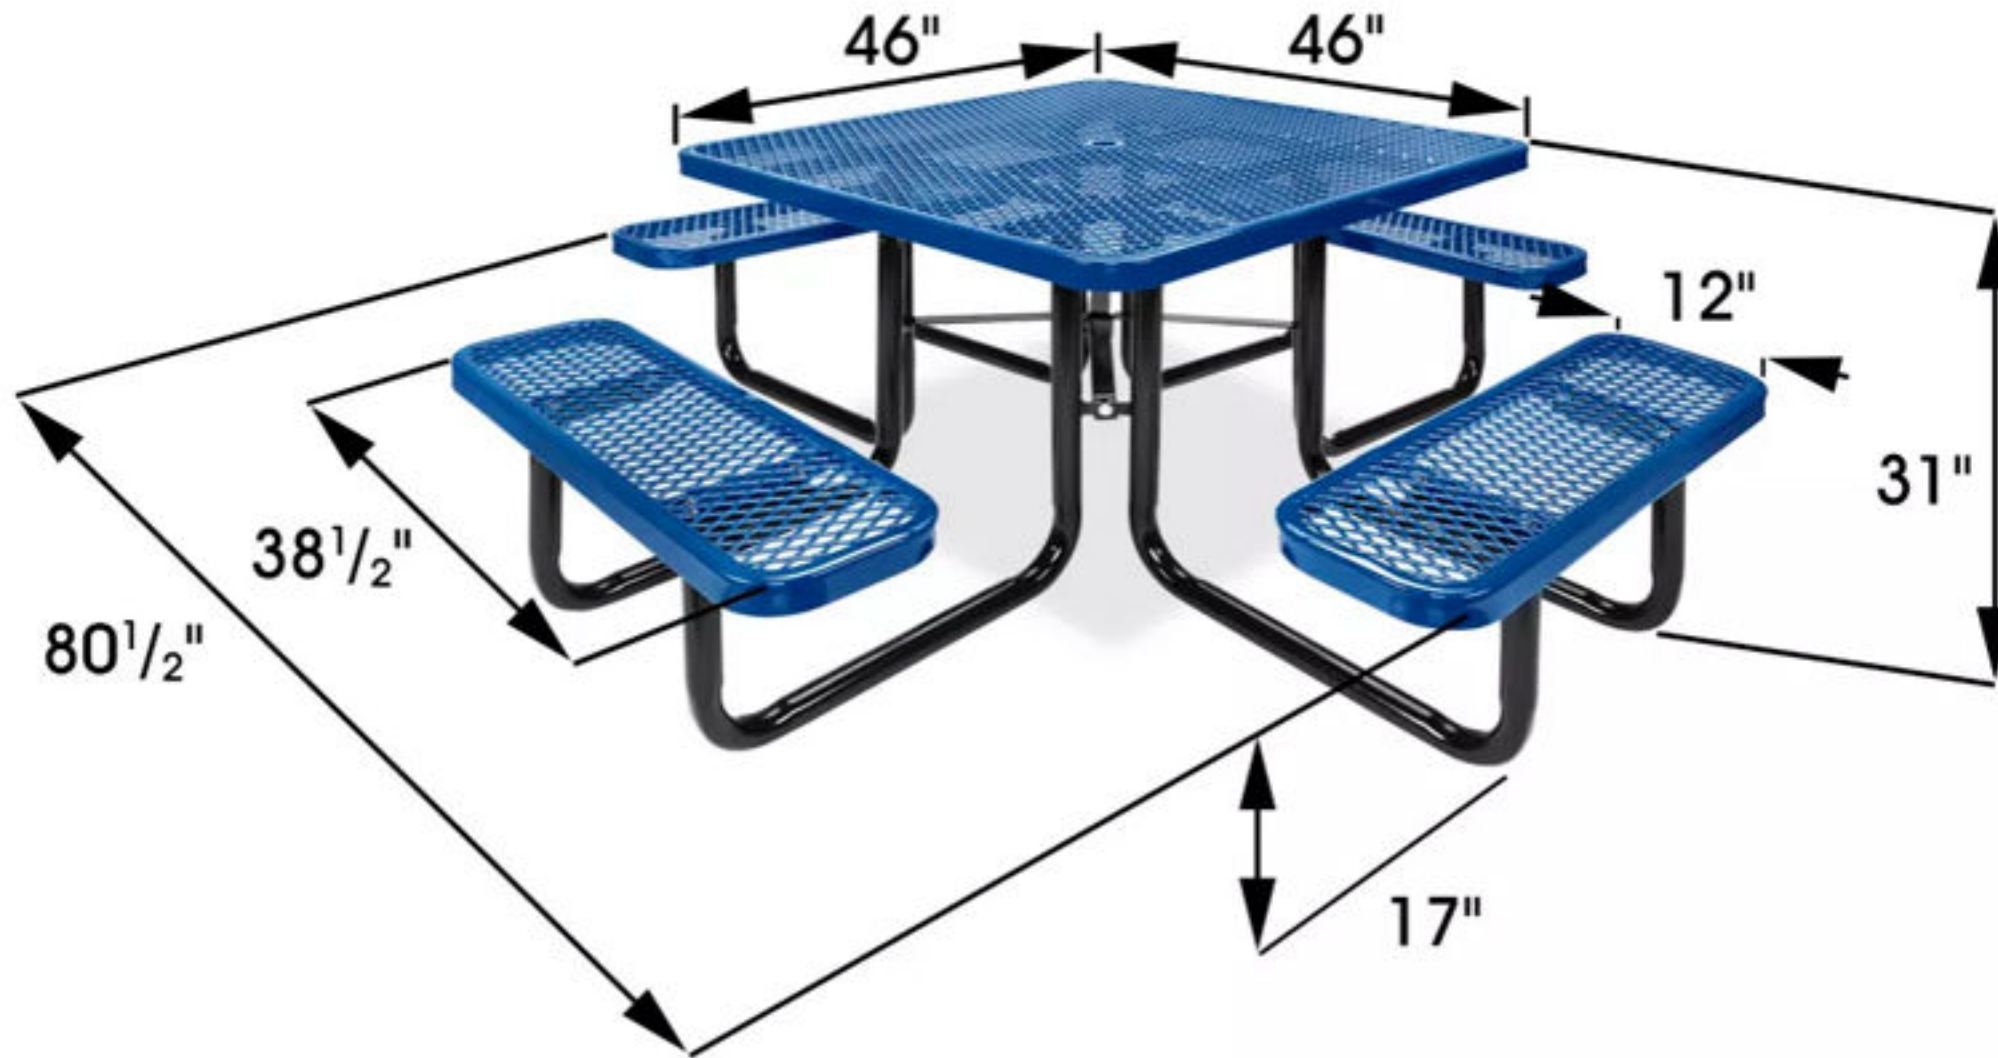

Model Number: CD-46SPT

Tabletop Shape: Square
 User Entry: Walk Through
 Maximum Seating Capacity: 4
 Tabletop Coating/Finish: Thermoplastic Coated
 Tabletop Structural Material: Expanded Metal
 Frame Finish: Powder Coated
 Frame Material: Steel
 Frame Color: Black
 Overall Length: 80 in
 Overall Width: 80 in
 Overall Height: 29-5/8 in
 Tabletop Length: 46 in
 Tabletop Width: 46 in
 Tabletop Thickness: 2 in
 Tabletop Material Thickness: 6 ga
 Frame Diameter: 2-3/8 in
 Bench Length: 38 in
 Bench Depth: 11-1/2 in
 Bench Height: 16-1/2 in
 Bench Thickness: 2 in
 Bench Material Thickness: 6 ga
 Includes Umbrella Hole: Yes
 Umbrella Hole Diameter: 1-9/16 in
 Support Style: Leg
 Bench Weight Capacity: 200 lb
 Tabletop Weight Capacity: 800 lb
 Mounting Location: Portable
 Includes Mounting Hardware: Yes
 Assembly: Unassembled
 Includes Assembly Tools: No
 Includes: (4) Seats; (8) Legs; Cross Brace; Table Top

Park Elements

TITLE:

46" Square Picnic Table

Thermoplastic Expanded Steel