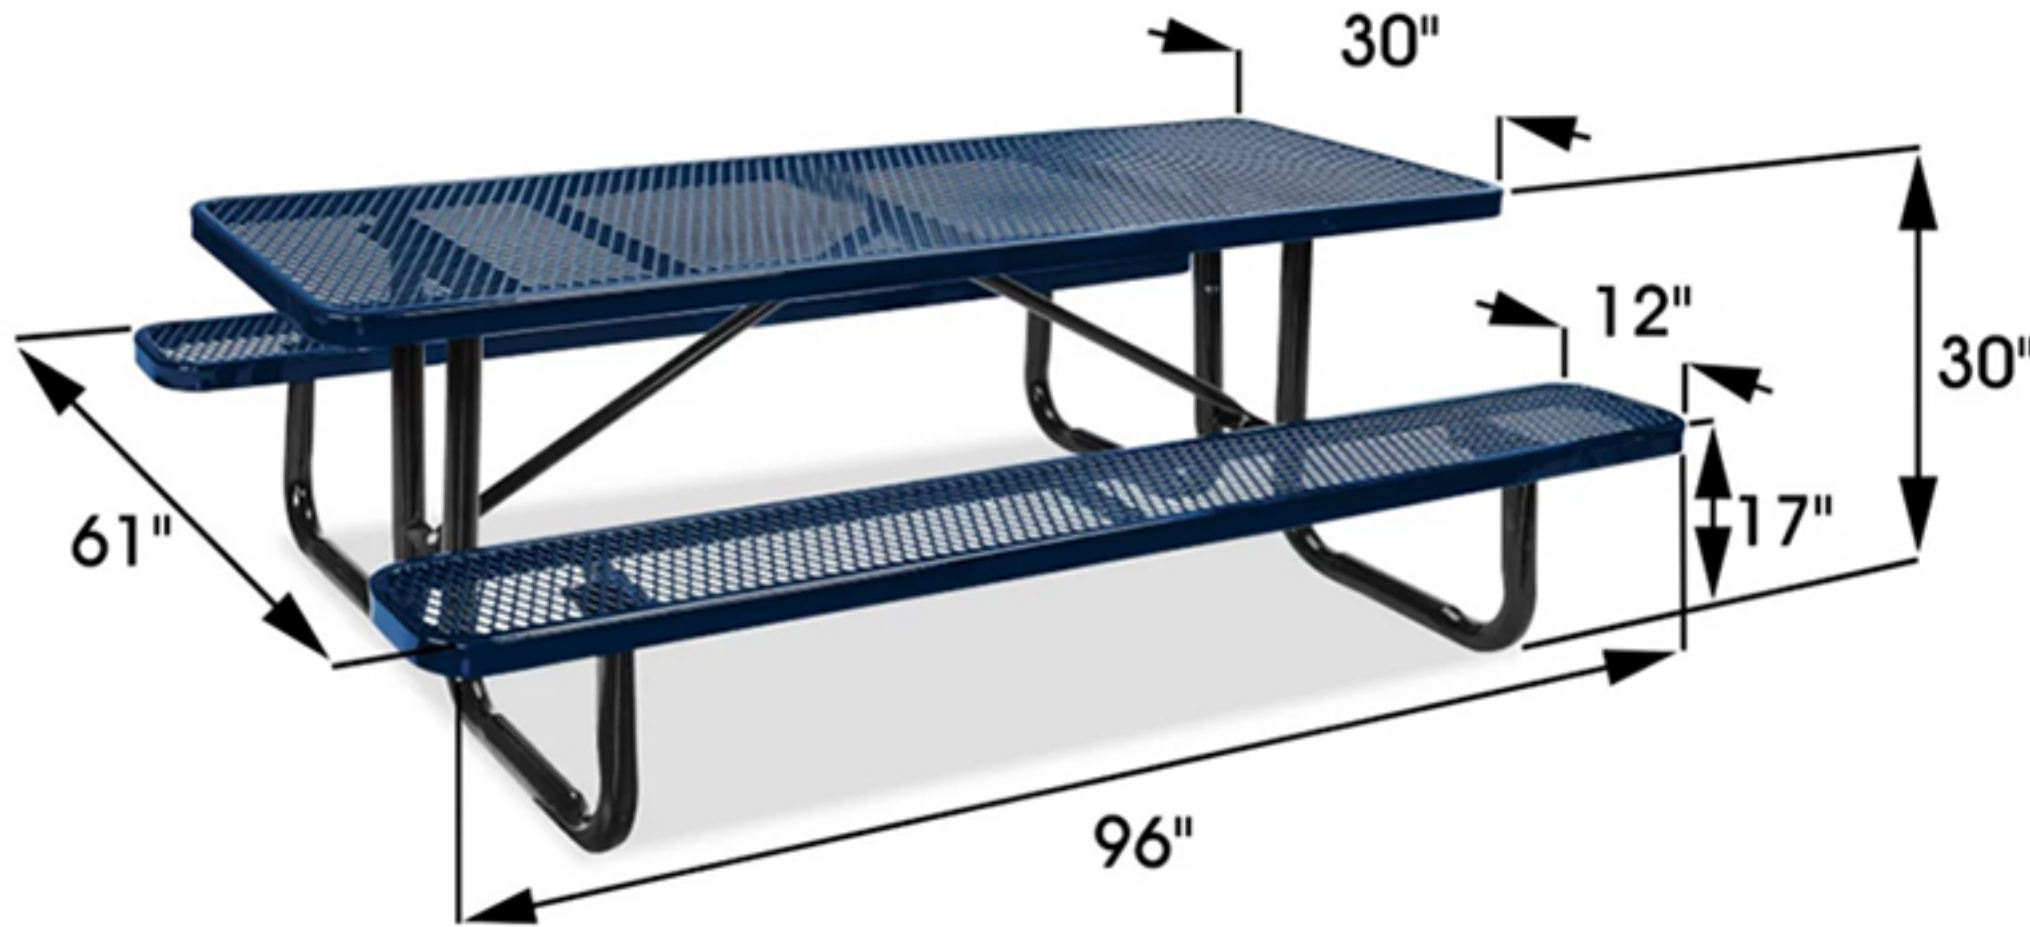

Model Number: CD-96PT

Overall Length: 96 in
Overall Width: 62 in
Overall Height: 29-5/8 in
Tabletop Length: 96 in
Tabletop Width: 29-1/2 in
Tabletop Thickness: 2 in
Tabletop Material Thickness: 9ga
Frame Diameter: 2-3/8 in
Bench Length: 96 in
Bench Depth: 11-1/2 in
Bench Height: 16-3/4 in
Bench Thickness: 2 in
Bench Material Thickness: 9 ga
Includes Umbrella Hole: No
Support Style: Leg
Bench Weight Capacity: 800 lb
Tabletop Weight Capacity: 800 lb
Mounting Location: Portable
Mounting Hardware Included: 15 set screws
Includes Mounting Hardware: Yes
Assembly: Unassembled
Includes Assembly Tools: No
Includes: (2) Cross Braces; (2) Legs; (2) Seats; Table Top
Tabletop Shape: Rectangle
Bench Configuration: (2) Table Sides with (1) Benches Each
Number of Benches: 2
User Entry: Walk Through
Maximum Seating Capacity: 8
Tabletop Coating/Finish: Thermoplastic Coated
Tabletop Structural Material: Expanded Metal
Tabletop Texture: Diamond Mesh
Frame Finish: Powder Coated
Frame Material: Steel
Bench Coating/Finish: Thermoplastic
Bench Structural Material: Steel

Park Elements

TITLE:

96" Rectangular Picnic Table

Thermoplastic Expanded Steel